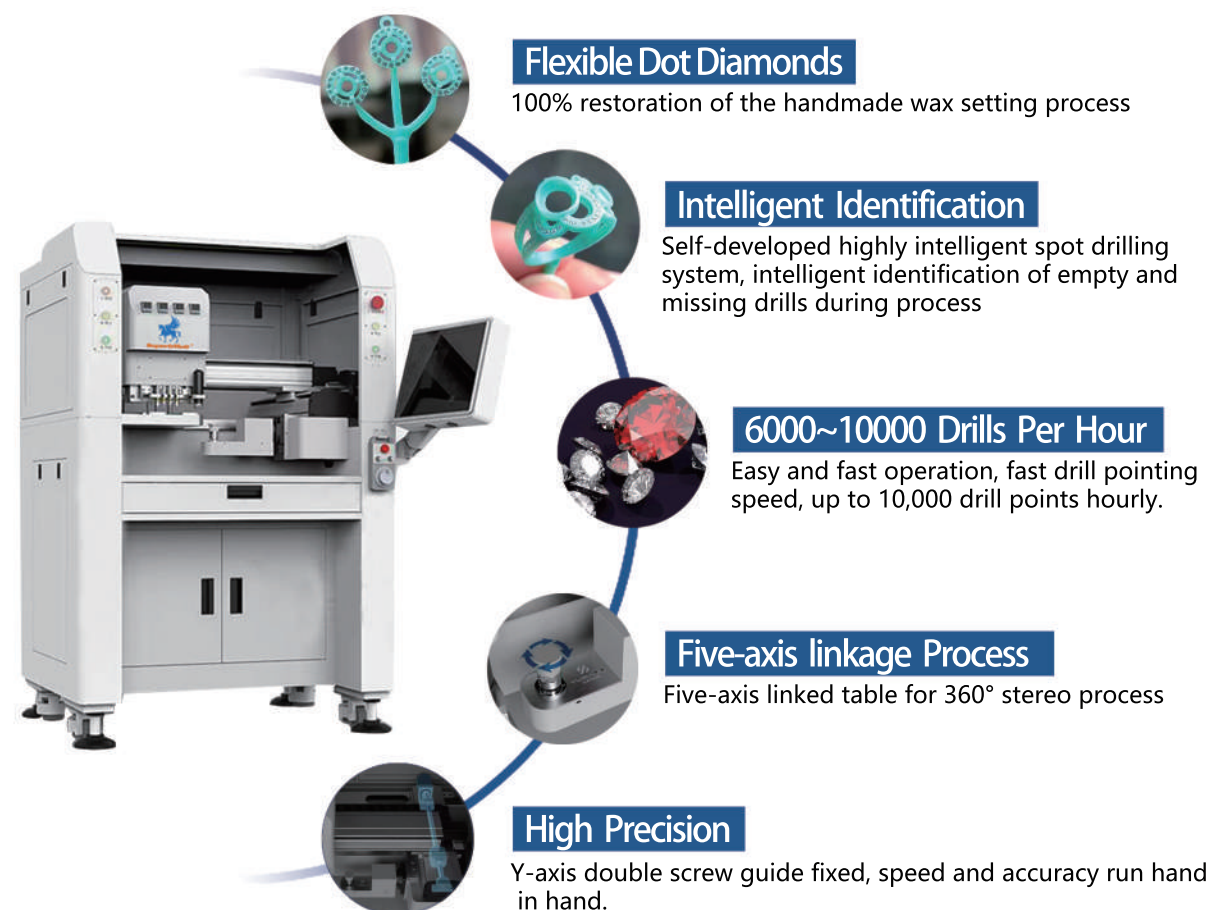

Automatic Diamond Setting Machine

100% restore the effect of manual wax inlaying

One Device Dounts 9,000 Dtones Per Hour

60 minutes easily learn to operate the machine mass production

www.superbmelt.com

SuperbMelt®

Superbmelt Automatic Diamond Setting Machine

The automatic diamond setting machine is a fully automatic jewelry machine based on intelligent vision, which can set stones on jewelry such as rings, necklaces and earrings.

Product Paramenters

Model No.	SPB-5DZ1000
Drilling speed	6000-10000 drills / hour
Number of suction drill head	4 suction nozzles
Control system	Industrial grade five-axis motion controller
Drive system	High-end servo
Working power	AC220V/50Hz
Working air pressure	80psi(0.5Mpa)
Rated voltage	1.5kw
Equipment size	1050 * 800 * 1530mm
Equipment weight	about 500KG